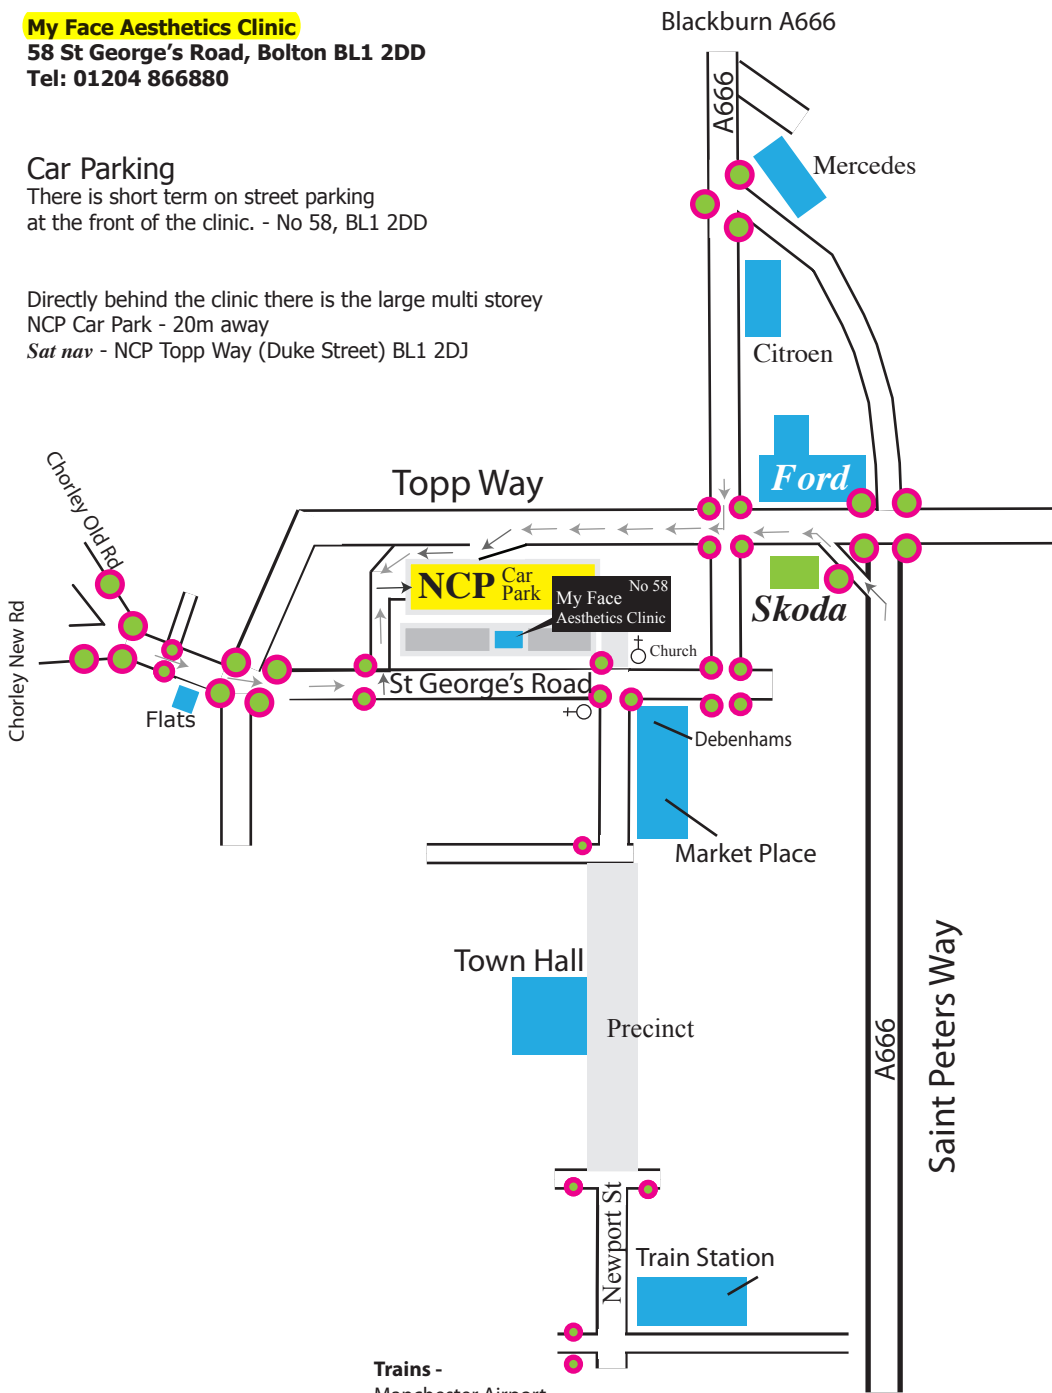

**My Face Aesthetics Clinic**

**58 St George's Road, Bolton BL1 2DD**

**Tel: 01204 866880**

**Car Parking**

There is short term on street parking at the front of the clinic. - No 58, BL1 2DD

Directly behind the clinic there is the large multi storey

NCP Car Park - 20m away

*Sat nav* - NCP Topp Way (Duke Street) BL1 2DJ

**Trains -**  
Manchester Airport  
Trains from Manchester Airport  
regular trains - approx 40mins travel time

Manchester  
M60 - Motorways